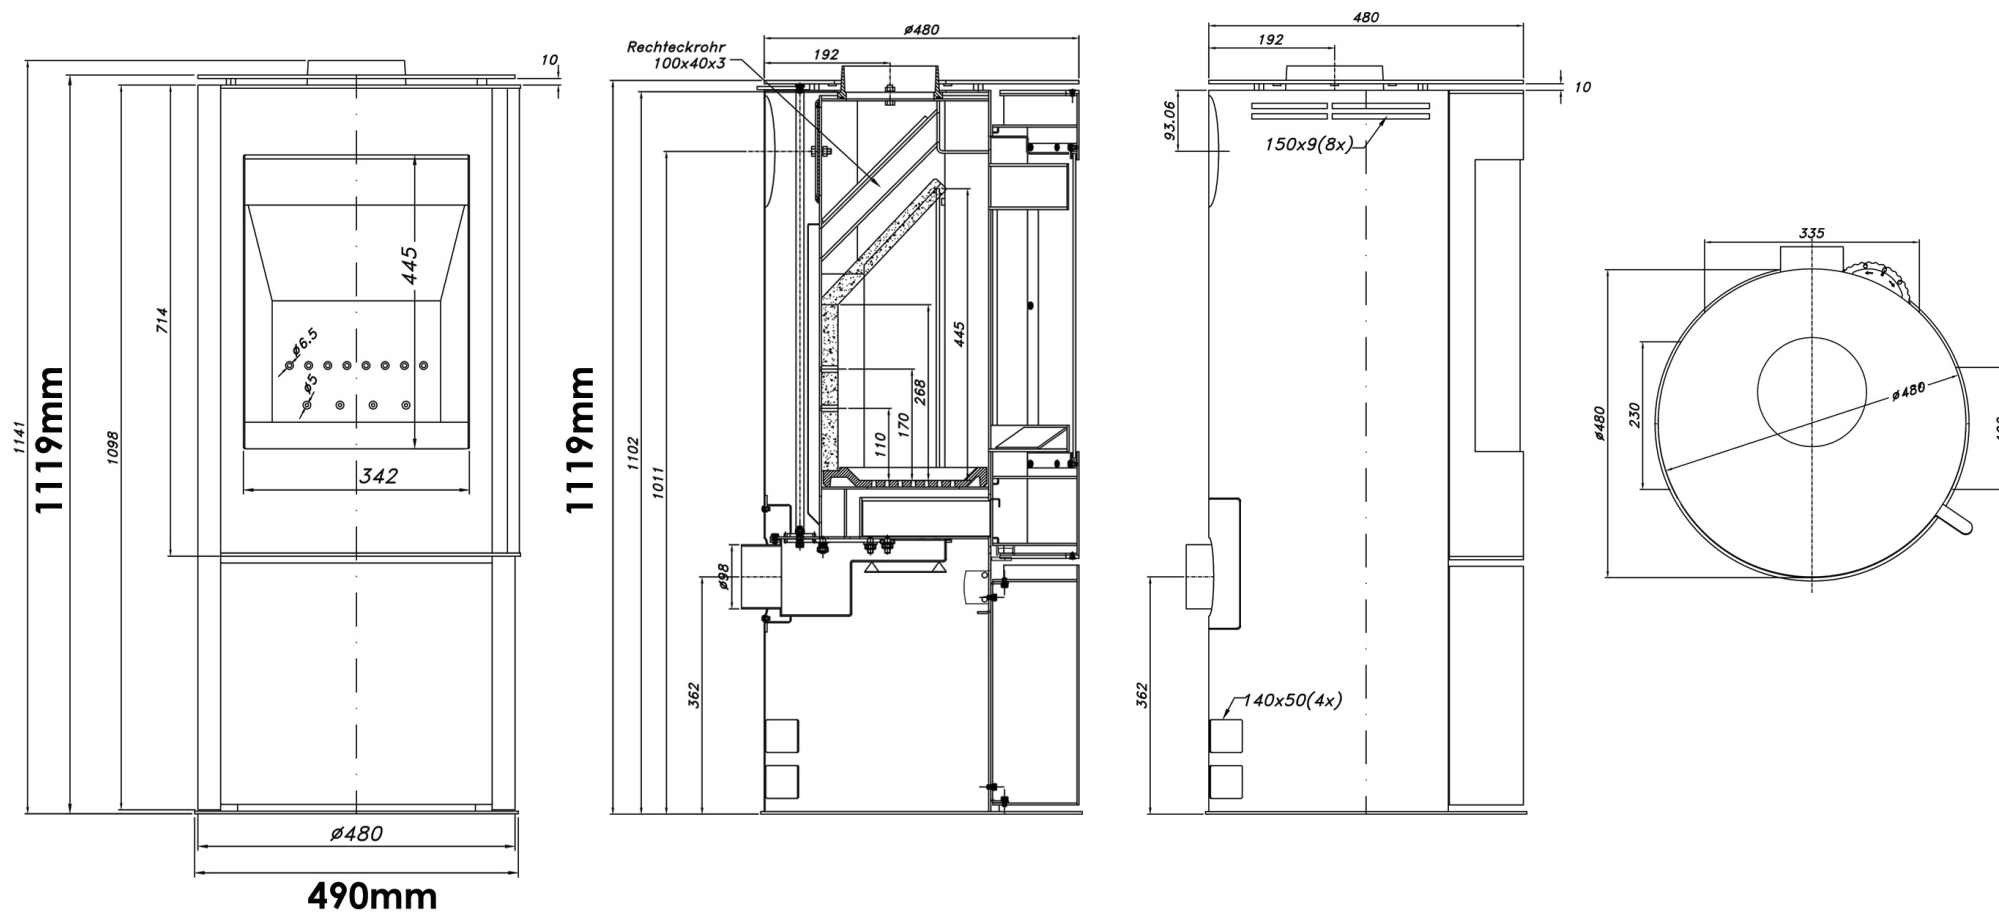

BARCELONA 5kW - ROOM HEATER - DIMENSIONS

*All measurements in millimetres (MM)
All Dimensions are correct at time of publishing, but may be subject to slight change.
Please confirm exact dimensions before commencing installation works

HEIGHT: 1119mm | WIDTH: 490mm | DEPTH: 480mm | FLUE SIZE: 153mm