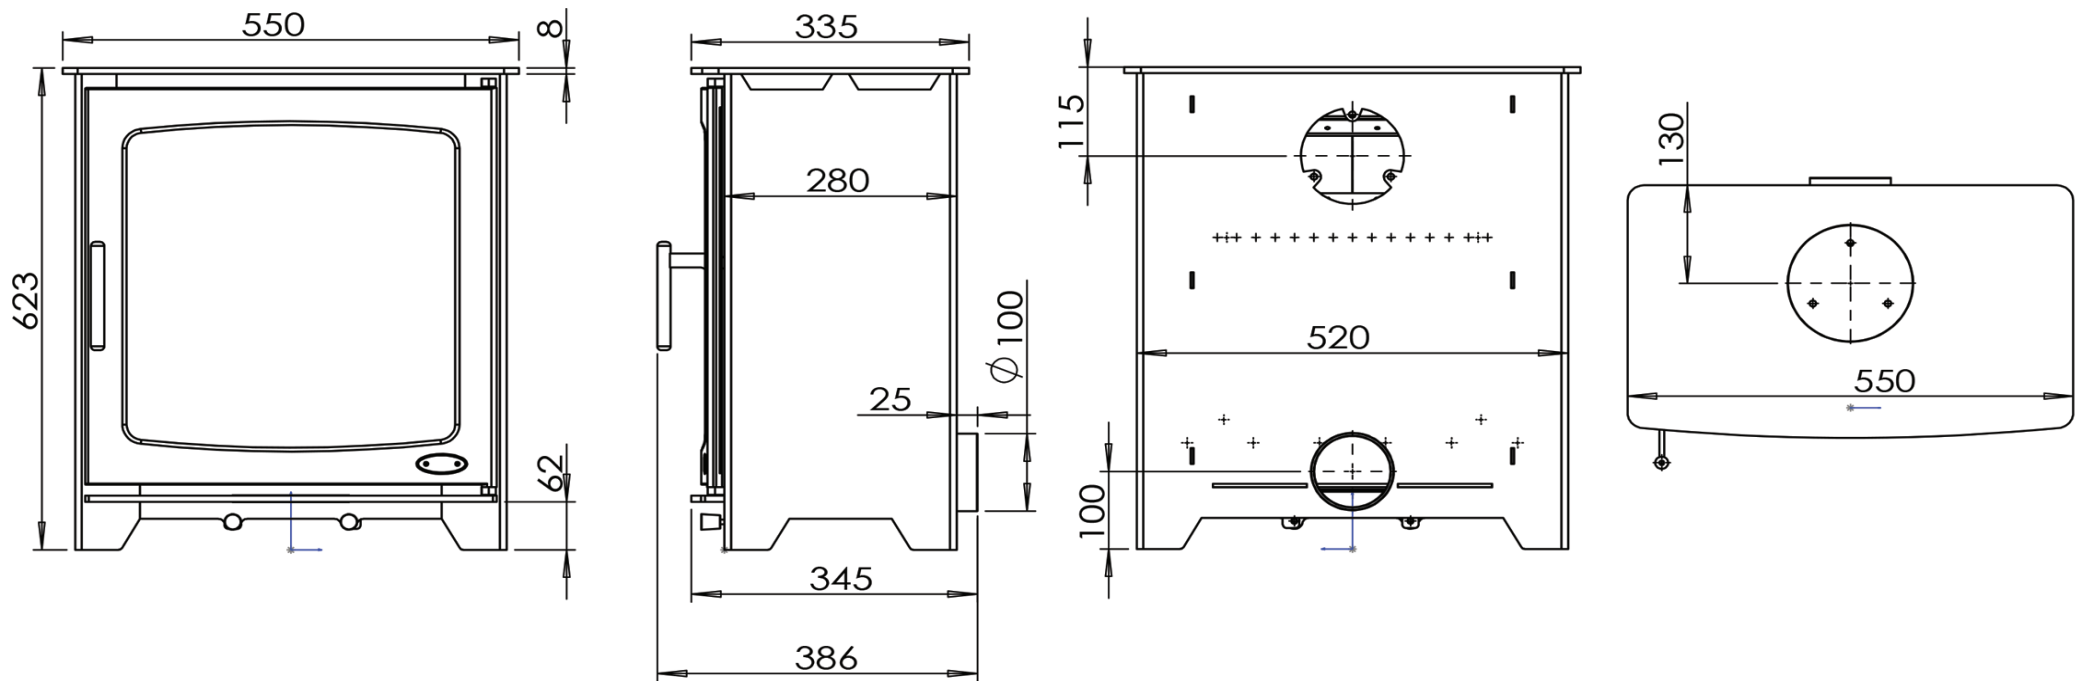

# HAZELWOOD 5kW - LANDSCAPE - DIMENSIONS

\*All measurements in millimetres (MM)  
All Dimensions are correct at time of publishing, but may be subject to slight change.  
Please confirm exact dimensions before commencing installation works

HEIGHT: 623mm | WIDTH: 550mm | DEPTH: 335mm | FLUE SIZE: 125mm